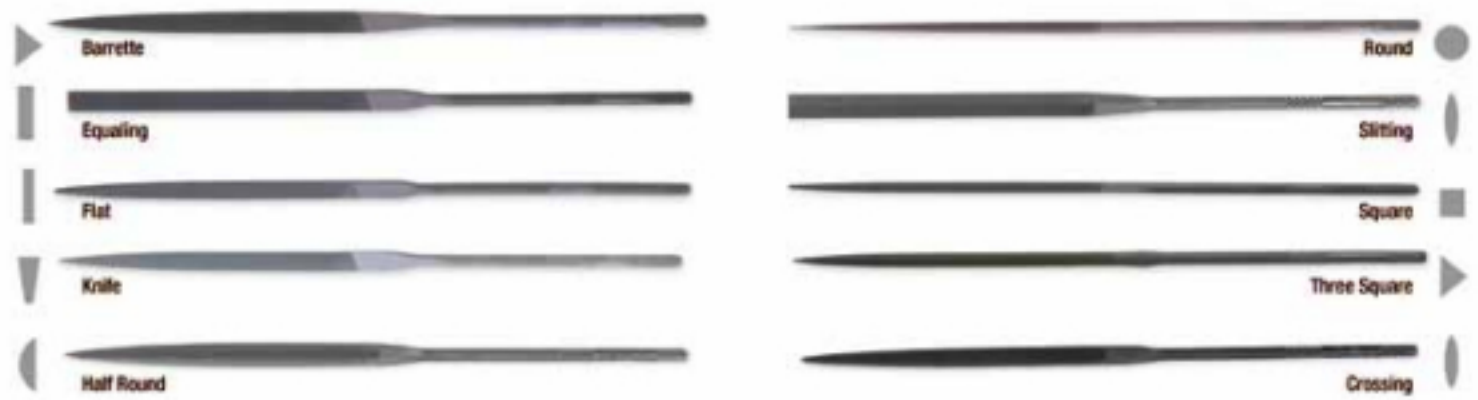

Needle Files

■ Made to More Exacting Measurements Than American Pattern Files

■ Knurled Handles

■ Used Primarily By Jewelers, Die Makers, Watchmakers and Fine Toolmakers

Cat. No.	UPC No.	Packaging	Length	File Cut	Style	Product Weight	Shelf Pack Qty.
37277	037103372772	Boxed	4 in	0	Barrette	0.01 lb	12
37640	037103376404	Boxed	5-1/2 in	0	Barrette	0.01 lb	12
38003	037103380036	Boxed	6-1/4 in	0	Barrette	0.02 lb	12
37647	037103376473	Boxed	5-1/2 in	2	Barrette	0.01 lb	12
38010	037103380104	Boxed	6-1/4 in	2	Barrette	0.02 lb	12
37500	037103375001	Boxed	5-1/2 in	0	Crossing	0.01 lb	12
37863	037103378637	Boxed	6-1/4 in	0	Crossing	0.02 lb	12
37870	037103378705	Boxed	6-1/4 in	2	Crossing	0.03 lb	12
37249	037103372499	Boxed	4 in	0	Equaling	0.01 lb	12
37612	037103376121	Boxed	5-1/2 in	0	Equaling	0.01 lb	12
37975	037103379757	Boxed	6-1/4 in	0	Equaling	0.02 lb	12
37256	037103372567	Boxed	4 in	2	Equaling	0.01 lb	12
37619	037103376190	Boxed	5-1/2 in	2	Equaling	0.01 lb	12
37982	037103379825	Boxed	6-1/4 in	2	Equaling	0.02 lb	12
37626	037103376268	Boxed	5-1/2 in	4	Equaling	0.01 lb	12
37989	037103379894	Boxed	6-1/4 in	4	Equaling	0.02 lb	12
37996	037103379962	Boxed	6-1/4 in	6	Equaling	0.02 lb	12
37109	037103371096	Boxed	4 in	0	Flat	0.02 lb	12
37472	037103374721	Boxed	5-1/2 in	0	Flat	0.01 lb	12
37835	037103378354	Boxed	6-1/4 in	0	Flat	0.02 lb	12
37116	037103371164	Boxed	4 in	2	Flat	0.02 lb	12
37479	037103374790	Boxed	5-1/2 in	2	Flat	0.01 lb	12
37842	037103378422	Boxed	6-1/4 in	2	Flat	0.02 lb	12
37486	037103374868	Boxed	5-1/2 in	4	Flat	0.01 lb	12
37849	037103378491	Boxed	6-1/4 in	4	Flat	0.02 lb	12
37081	037103370815	Boxed	4 in	0	Half Round	0.10 lb	12
37444	037103374448	Boxed	5-1/2 in	0	Half Round	0.01 lb	12
37807	037103378071	Boxed	6-1/4 in	0	Half Round	0.02 lb	12
37088	037103370884	Boxed	4 in	2	Half Round	0.02 lb	12
37451	037103374516	Boxed	5-1/2 in	2	Half Round	0.02 lb	12
37814	037103378149	Boxed	6-1/4 in	2	Half Round	0.02 lb	12
37458	037103374585	Boxed	5-1/2 in	4	Half Round	0.01 lb	12
37821	037103378217	Boxed	6-1/4 in	4	Half Round	0.02 lb	12
37828	037103378286	Boxed	6-1/4 in	6	Half Round	0.02 lb	12
37165	037103371652	Boxed	4 in	0	Knife	0.01 lb	12
37891	037103378910	Boxed	6-1/4 in	0	Knife	0.02 lb	12
37172	037103371720	Boxed	4 in	2	Knife	0.01 lb	12
37898	037103378989	Boxed	6-1/4 in	2	Knife	0.02 lb	12
37053	037103370532	Boxed	4 in	0	Round	0.02 lb	12
37416	037103374165	Boxed	5-1/2 in	0	Round	0.01 lb	12
37779	037103377791	Boxed	6-1/4 in	0	Round	0.01 lb	12
37060	037103370600	Boxed	4 in	2	Round	0.02 lb	12
37423	037103374233	Boxed	5-1/2 in	2	Round	0.01 lb	12
37786	037103377869	Boxed	6-1/4 in	2	Round	0.02 lb	12
37430	037103374301	Boxed	5-1/2 in	4	Round	0.01 lb	12
37793	037103377937	Boxed	6-1/4 in	4	Round	0.02 lb	12
37800	037103378002	Boxed	6-1/4 in	6	Round	0.02 lb	12
38059	037103380593	Boxed	6-1/4 in	0	Slitting	0.02 lb	12
37703	037103377036	Boxed	5-1/2 in	2	Slitting	0.02 lb	12
37193	037103371935	Boxed	4 in	0	Square	0.01 lb	12
37556	037103375568	Boxed	5-1/2 in	0	Square	0.01 lb	12
37919	037103379191	Boxed	6-1/4 in	0	Square	0.02 lb	12
37200	037103372000	Boxed	4 in	2	Square	0.01 lb	12
37563	037103375636	Boxed	5-1/2 in	2	Square	0.01 lb	12
37926	037103379269	Boxed	6-1/4 in	2	Square	0.02 lb	12
37221	037103372215	Boxed	4 in	0	Three Square	0.01 lb	12
37584	037103375841	Boxed	5-1/2 in	0	Three Square	0.01 lb	12
37947	037103379474	Boxed	6-1/4 in	0	Three Square	0.02 lb	12
37228	037103372284	Boxed	4 in	2	Three Square	0.01 lb	12
37591	037103375919	Boxed	5-1/2 in	2	Three Square	0.01 lb	12
37954	037103379542	Boxed	6-1/4 in	2	Three Square	0.02 lb	12
37598	037103375988	Boxed	5-1/2 in	4	Three Square	0.02 lb	12
37961	037103379610	Boxed	6-1/4 in	4	Three Square	0.02 lb	12