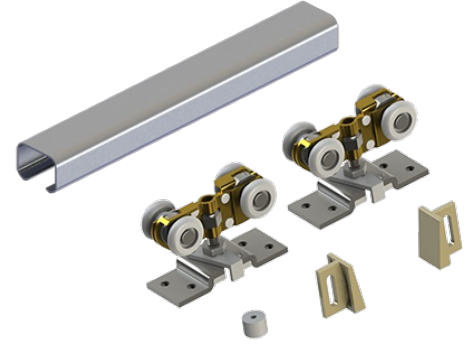

## 9678 Series

Heavy Duty Aluminum  
Box Track and Hardware

### Notes:

- Compares to:
- Stanley 40-3855 and 1752 Series, PDC150
- Johnson 100/111 Series
- Grant 7000 Series
- Lawrence 506 and 580 Track

#### PACKAGED SETS:

- 9678-72
- 72" (1829 mm) Pocket Door Set for 3' (914 mm) door - 9678-96
- 96" (2438 mm) Pocket Door Set for 4' (1219 mm) door

### PRODUCT SIZE OPTIONS

PART #	DESCRIPTION
9678-72	72" (1829 mm) Pocket Door Set for 3' (914 mm) Door
9678-96	96" (2438 mm) Pocket Door Set for 4' (1219 mm) Door